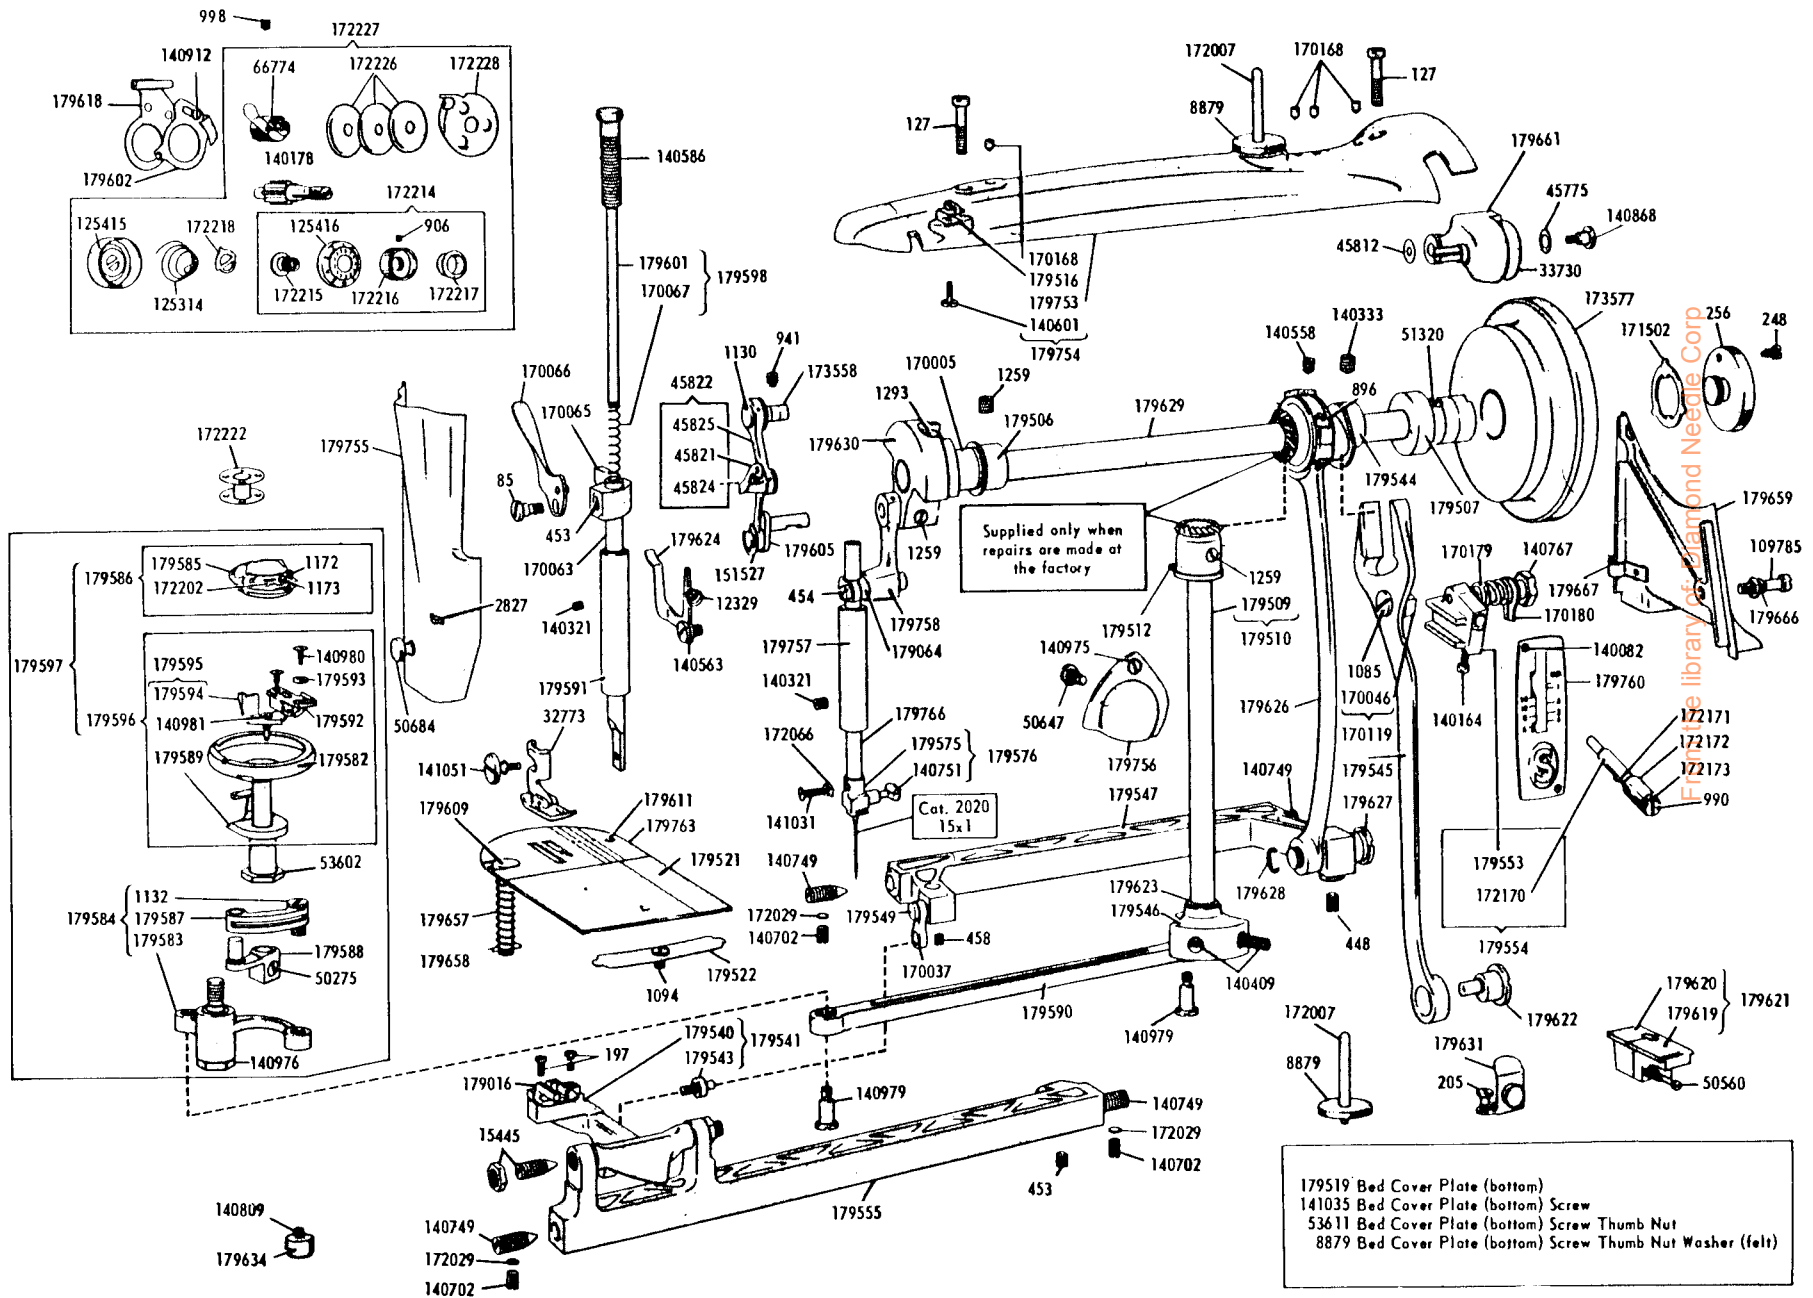

**SINGER**  
**329K**

List of Parts—Machine No. 329K

ATTACHMENT SET 161660

- |            |                      |
|------------|----------------------|
| 8879       | Felt Washer (2)      |
| 25527      | Seam Guide           |
| 50053      | Guide Screw          |
| 86742      | Ruffler              |
| 121464     | Binder               |
| 161127     | Zipper Foot          |
| 161294     | Screwdriver (LG)     |
| 161295     | Screwdriver (SM)     |
| 161609     | Tube of Oil          |
| 161659     | Gathering Foot       |
| 161671     | Hemmer Foot          |
| 172336     | Bobbin (Plastic) (4) |
| 2020(15x1) | Needles 15 (3)       |

Firmly: Error: Diagon Needle Corp

# List of Parts—Machine No. 329K

179519 Bed Cover Plate (bottom)  
 141035 Bed Cover Plate (bottom) Screw  
 53611 Bed Cover Plate (bottom) Screw Thumb Nut  
 8879 Bed Cover Plate (bottom) Screw Thumb Nut Washer (felt)